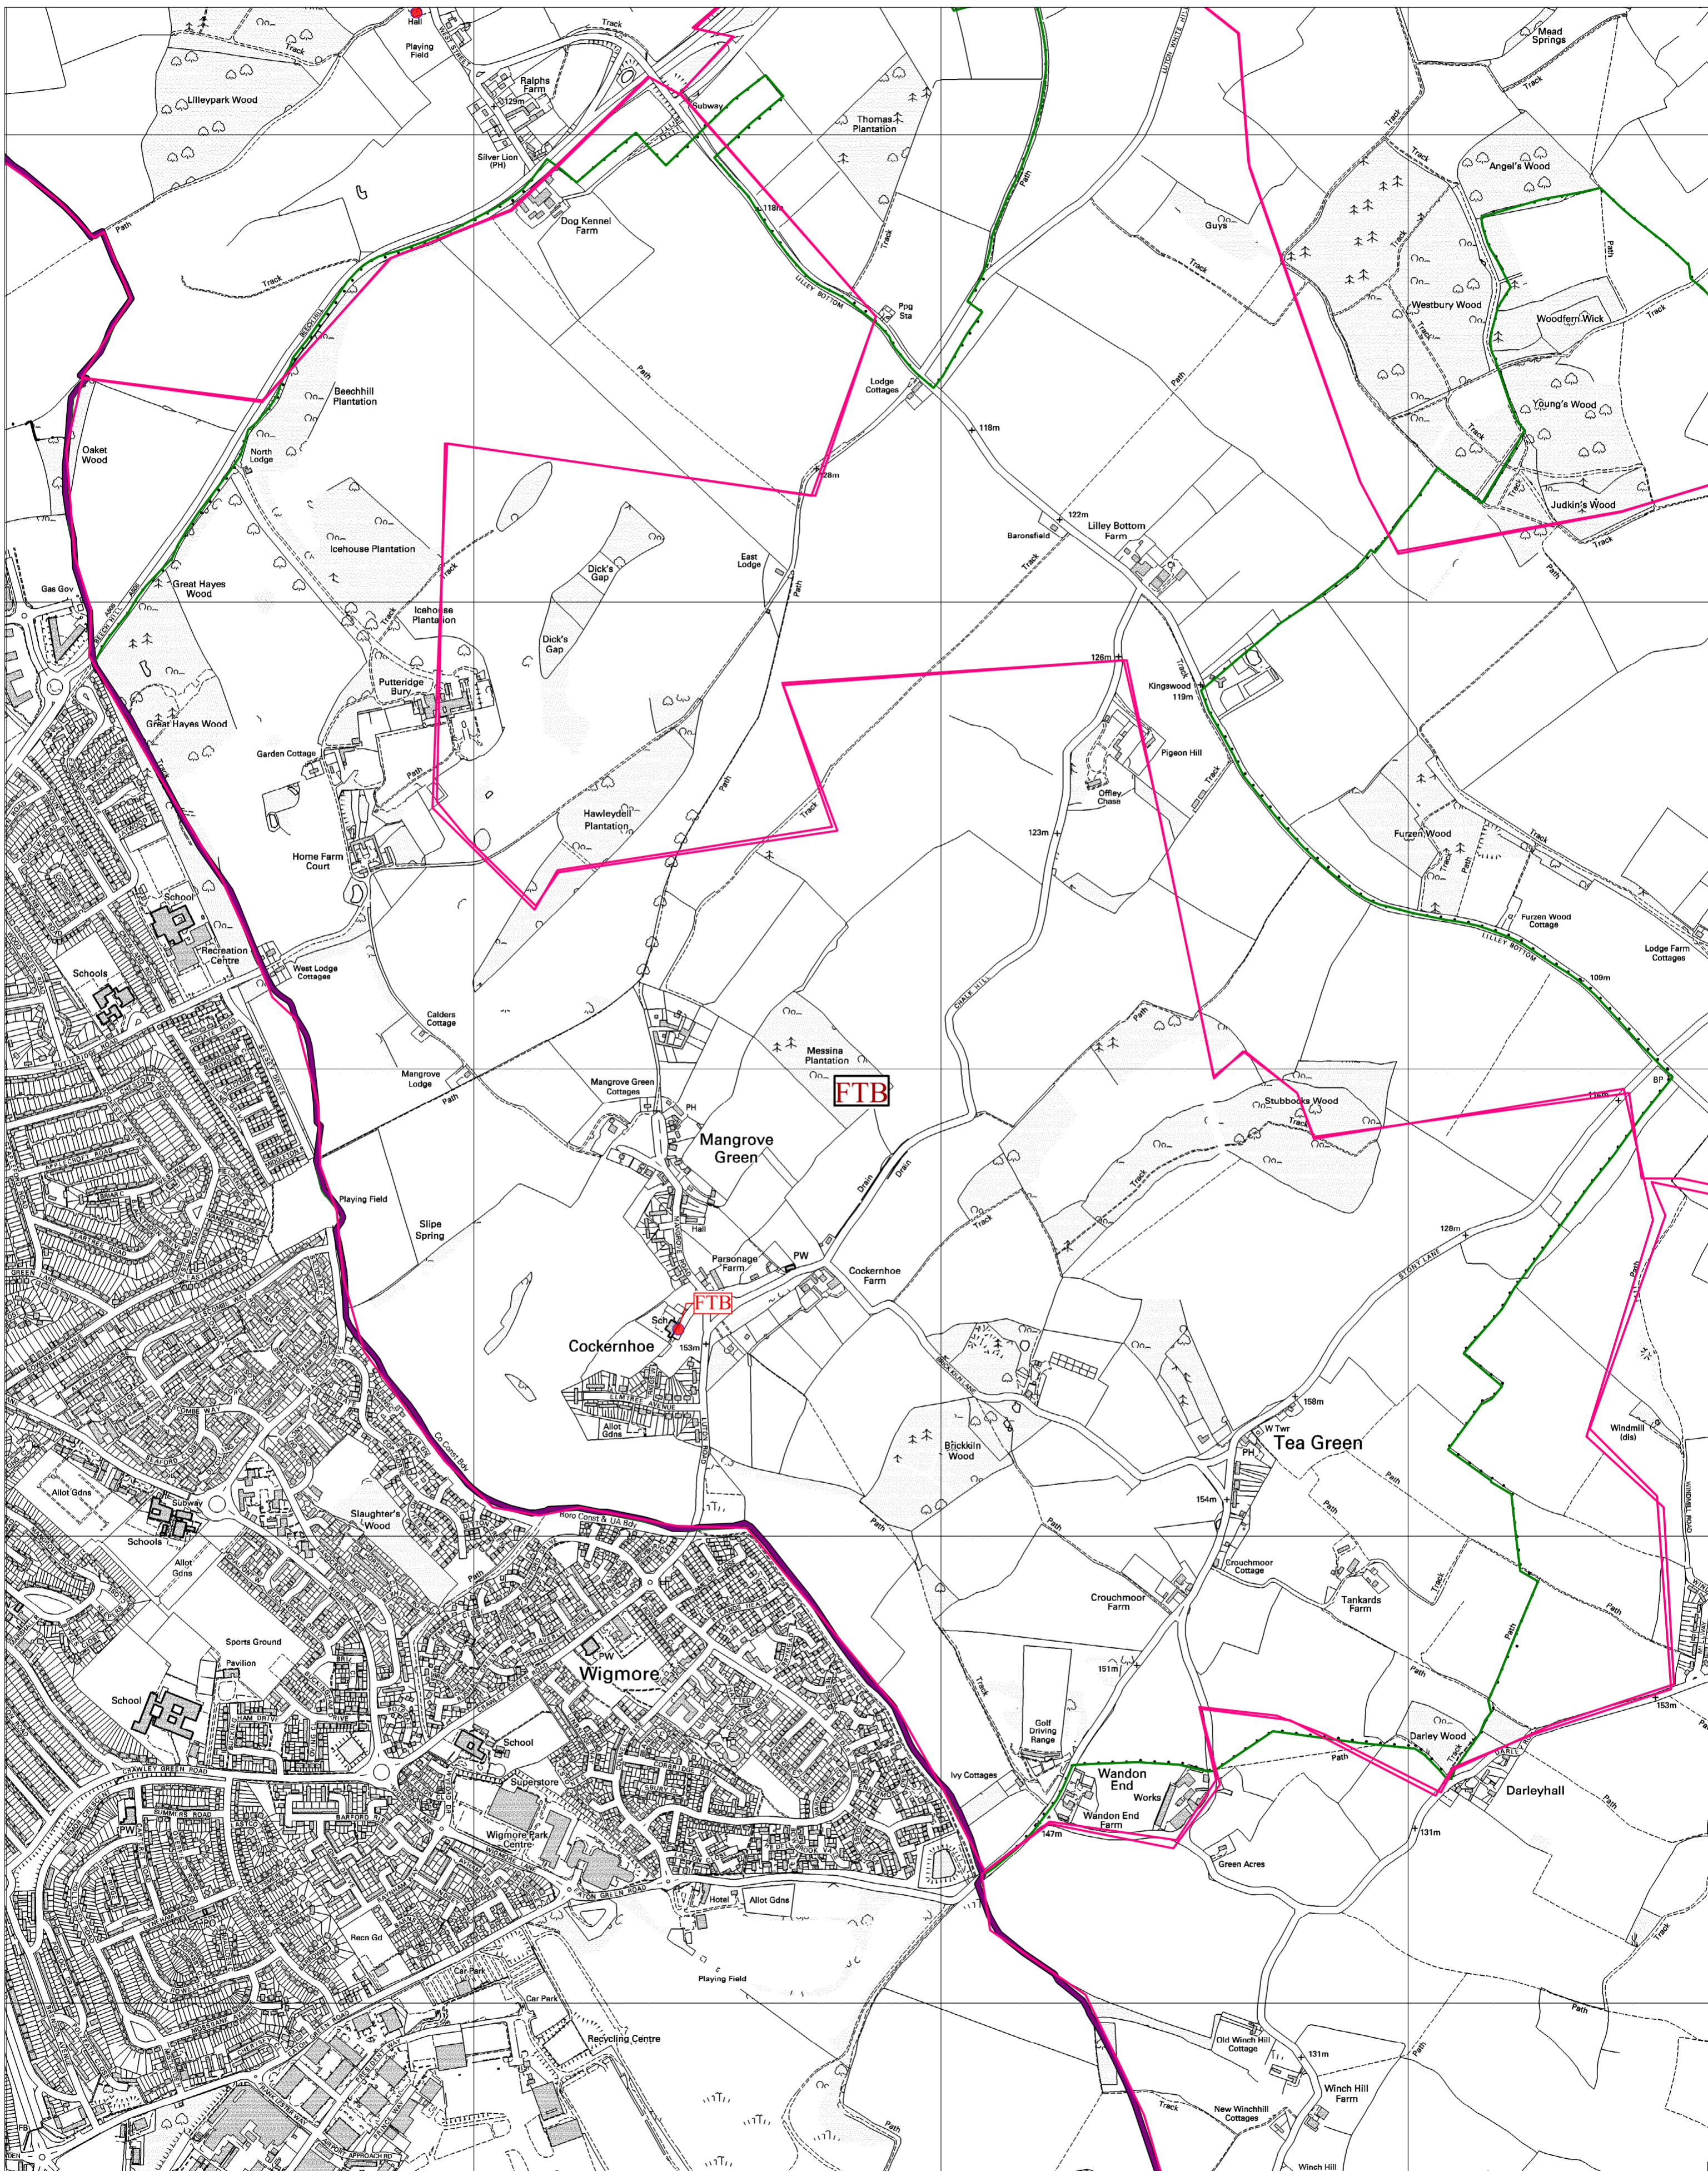

Polling Area - FTB - Mangrove Green & Cockernhoe

Scale: 1:?
Date: 23:10:13